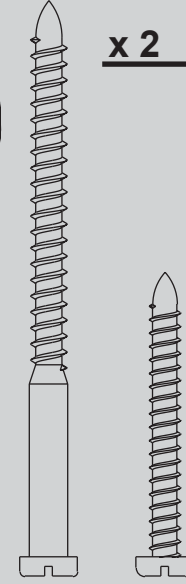

# Hardware

(Drawn to Scale)

x 1

x 2

x 2

x 4

x 3

x 3

## Switch Housing Assembly

Using this Parts Guide, make sure all parts are included in the box. If parts are missing, DO NOT RETURN

THIS ITEM TO THE STORE, call 888-830-1326 for assistance.

THIS PARTS GUIDE IS FOR REFERENCE ONLY. REFER TO THE INSTALLATION MANUAL FOR FULL ASSEMBLY INSTRUCTIONS.

# PARTS GUIDE

SINCE 1886

Parts List	Model #	23933	23934	23935
	Asm. Dwg. #	98074	98074	98074
	Finish	White	Textured Black	New Bronze
Item Name	Qty	Part #	Part #	Part #
<b>Hanger Bracket Assembly</b>		97515-03	97515-16	97515-08
Ceiling Plate				
Canopy				
Canopy Trim Ring				
Hanger Ball / Downrod Assembly				
Setscrew				
Low Profile Washer				
Canopy Screw				
Wood Screw				
Wood Screw				
Flat Washer				
Locking Screw				
<b>Switch/Housing Assembly</b>	1	98397-03	98397-15	98397-08
<b>Switch Housing Cover</b>	1	73853-01	73853-01	73853-01
<b>Switch Housing Plug Button</b>	1	73854-01	73854-01	73854-01
<b>Blade Iron Set</b>	1	98392-05	98392-05	98392-05
<b>Blade Set</b>	1	76238-40	76238-41	76238-41
<b>Screw, Blade Iron Armature</b>	11	63755-06	63755-06	63755-06
<b>Hardware Kit</b>		98074-00-860	98074-00-861	98074-00-861
Blade Assembly Screw				
Screw, Machine, 6-32				
Wire Nut				
Screw, Switch Housing Assembly				
<b>Balancing Kit</b>	1	07570-01	07570-01	07570-01
<b>Pull Chain</b>	2	63756-20	63756-20	63756-20
<b>Fandangle</b>	1	74393-08	74393-08	74393-08

## Materiales

(no dibujados a escala)

x 1

Roseta de perfil bajo

x 2

3" Tornillo, de madera

x 4

Arandela, plana